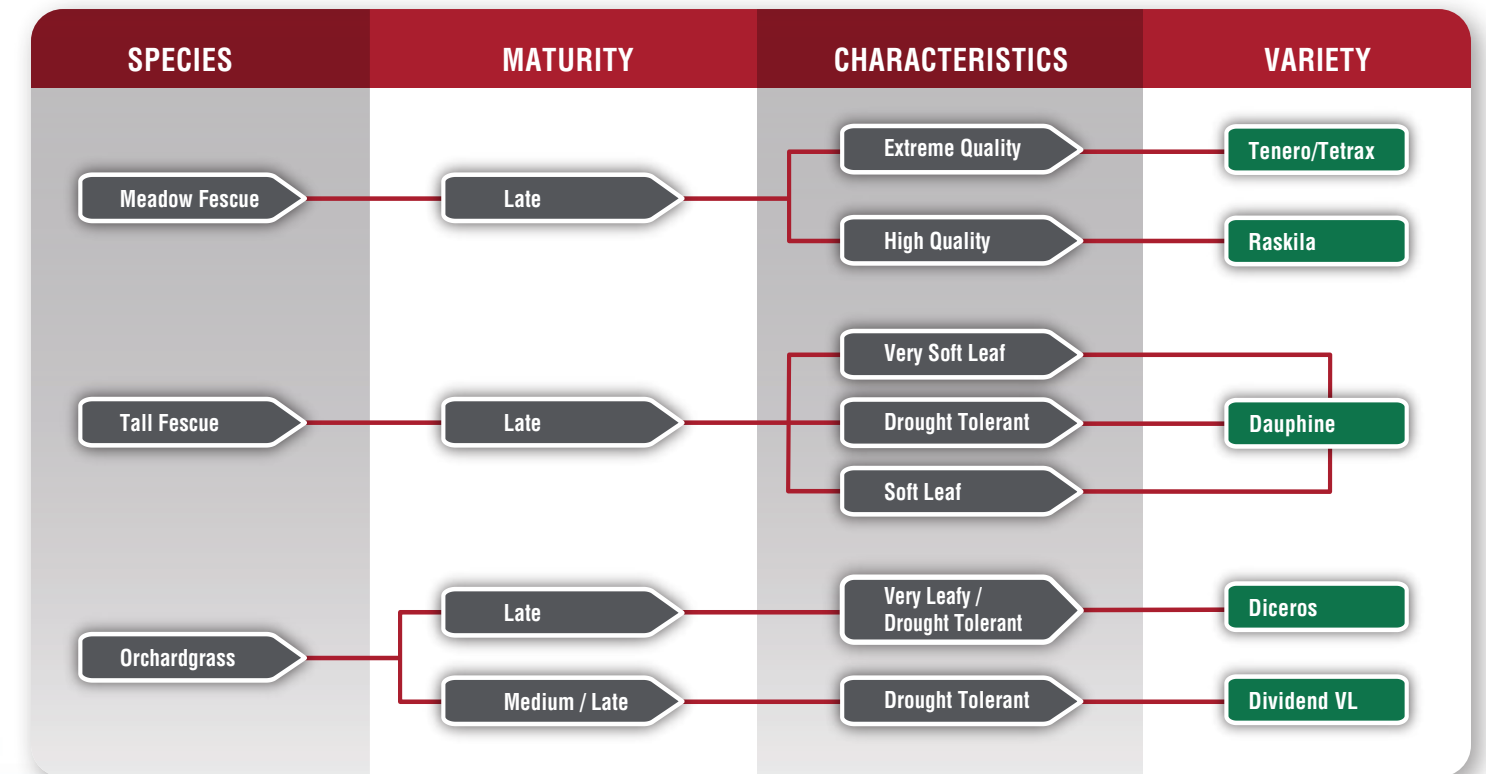

HIGH QUALITY GRASS MIXES

Milkmax

- A very high quality, all grass mixture
- Increased fiber digestibility
- Excellent regrowth
- For Haylage or Baleage production only

Haymax

- Specialized all grass mixture for dry hay production
- Contains extremely palatable late maturing varieties
- Excellent re-growth in all cuts

Evolution Italian Ryegrass

- A fast establishing ryegrass blend
- A blend of high quality diploid and tetraploid Italian ryegrasses

Additional Quality Varieties

- Raskila Meadow Fescue
- Express Timothy – Medium-Late Maturity
- Dawn Timothy – Early Maturity
- Tuukka Timothy – Medium Maturity
- ACC Royal Smooth Bromegrass
- Melquatro Italian Ryegrass
- Marathon Reed Canarygrass