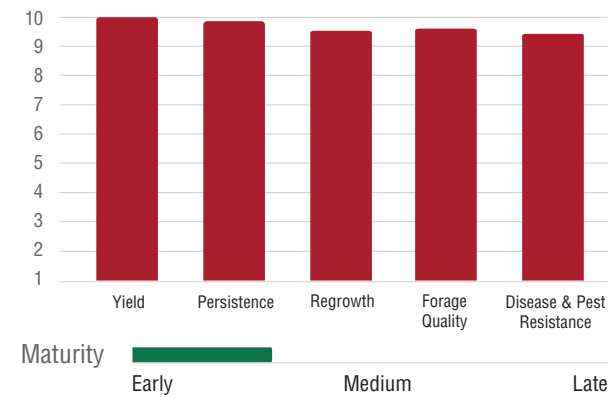

STELLAR III *NEW!*

- Extremely winter hardy & persistent
- Very drought tolerant with excellent regrowth