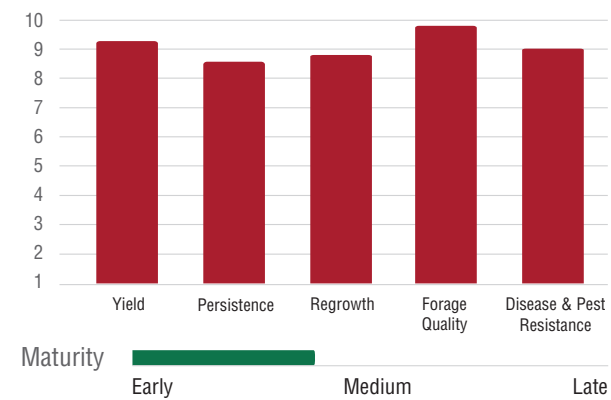

☎ 226 377 6477
✉ colin@qualityseeds.ca

STELLAR III *NEW!*

- Extremely winter hardy & persistent
- Very drought tolerant with excellent regrowth

SURGE HG

- Improved fiber digestibility and intake for increased milk production
- Earlier maturing HG variety with quicker re-growth