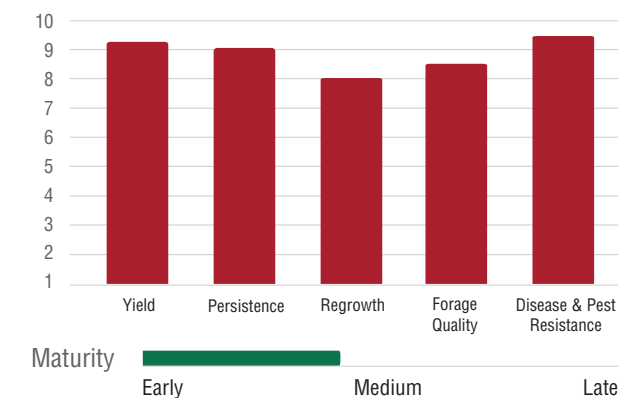

SHIELD

- Excellent for hay & haylage production
- A high quality branch rooted variety