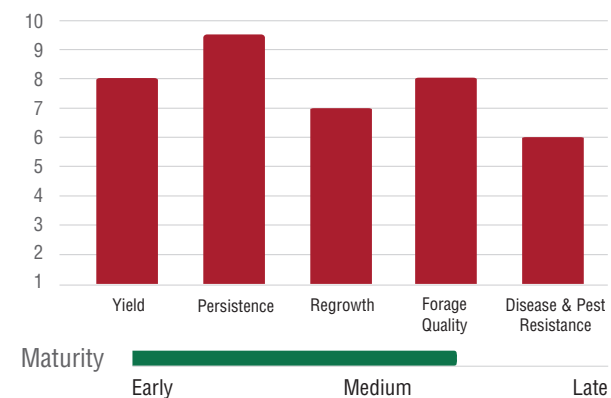

AAC TRUEMAN

- Excellent persistence in wet soil conditions
- A strong creeping rooted variety