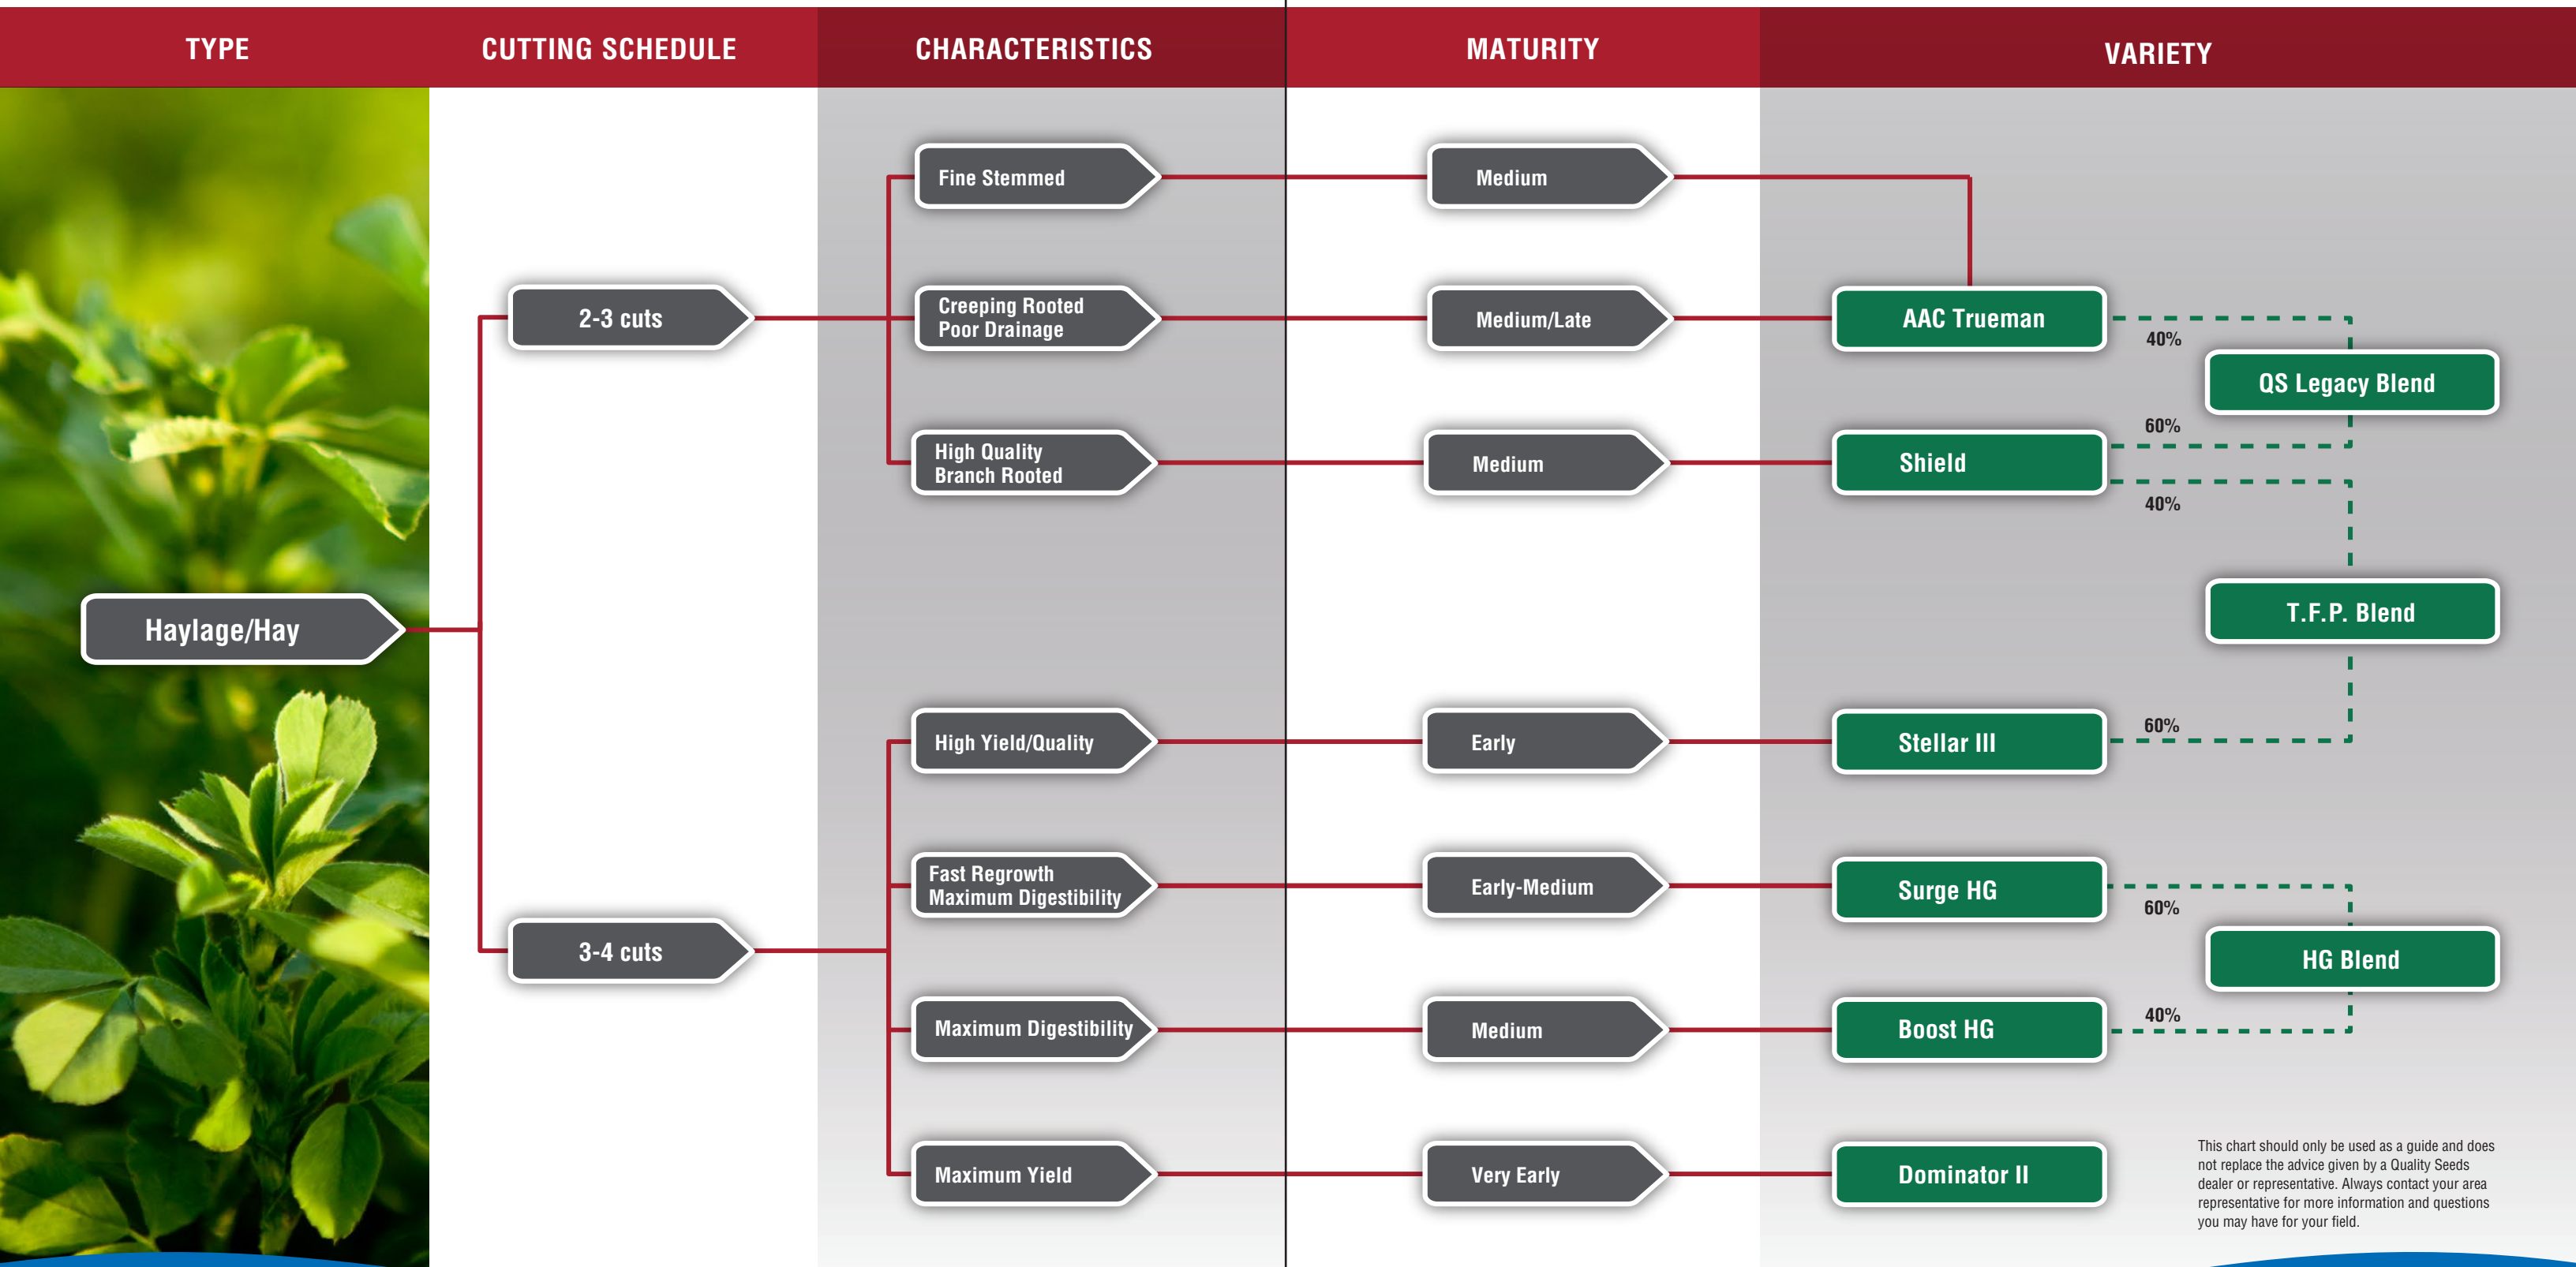

FSG 421LH

FSG 421LH provides an added layer of protection for growers looking to mitigate leafhopper pressure in their alfalfa stands.

Low Lignin, Roundup Ready alfalfa.

CHOOSING THE RIGHT ALFALFA

Using the below flow chart can help guide you in the right direction for the correct alfalfa for your operation.

Simply start at the left and follow your way through the route that best suits your needs. Each path leads to one of our proprietary varieties best suited for that situation.

SOMETHING FOR EVERYONE

Choosing the correct alfalfa for your forage program is a critical part of the success of your operation. Everything from agronomy to feed comes into play while trying to navigate a sea of factors that every farmer faces. We offer varieties that span the spectrum from very early and aggressive haylage suited varieties all the way to late maturing, dry hay options.