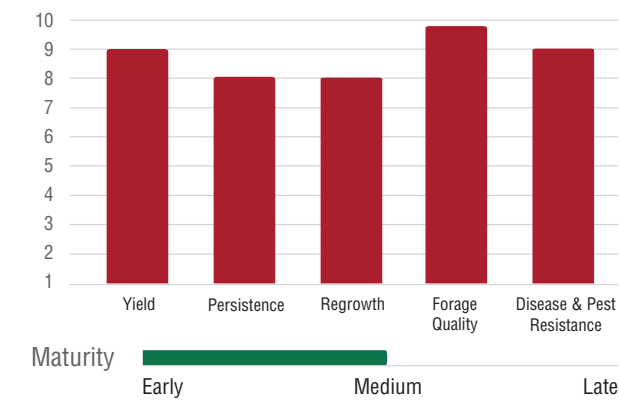

AAC TRUEMAN

- Excellent persistence in wet soil conditions
- A strong creeping rooted variety

DOMINATOR II

- Unbeatable yield
- An extremely fast regrowing variety

BOOST HG

- Improved fiber digestibility and intake for increased milk production
- Greater harvest flexibility and improved forage quality through