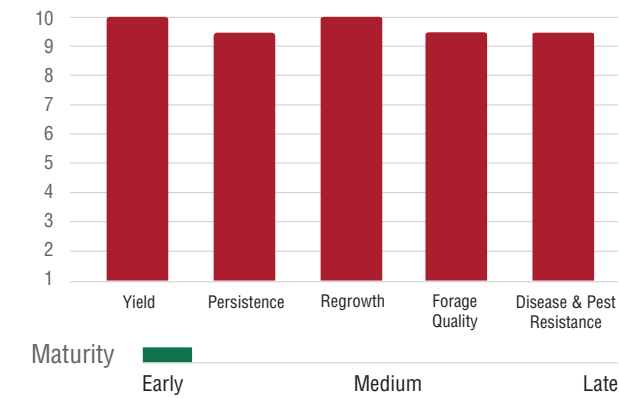

DOMINATOR II

- Unbeatable yield
- An extremely fast regrowing variety