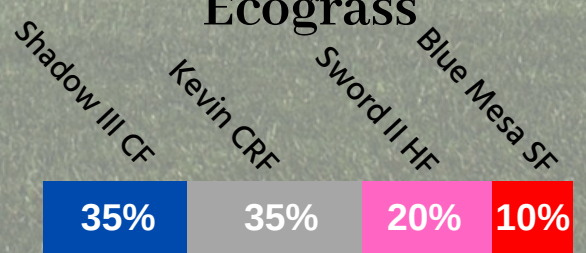

QS Pro Low Maintenance Ecograss

Suggested Seeding Rate:

- 170 Kg/Hectare
- 1.70 Kg/ 100m Sq