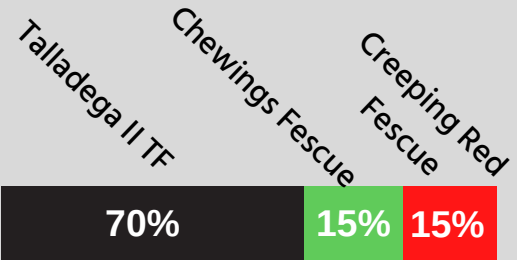

30% 20% 20% 20% 10%

Suggested Seeding Rate:

- 220 kg / Hectare
- 2.2 Kg/ 100m Sq

Shademaster

Poa Trivialis
Chewings Fescue
Kentucky Bluegrass
Turf Type PR
Annual Ryegrass
Creeping Red Fescue

45% 18% 15% 10% 10% 2%

Suggested Seeding Rate:

- 210 kg / Hectare
- 2.10 Kg/ 100m Sq

Bulk Lawn Seed

Low Maintenance Ecograss

Suggested Seeding Rate:

- 185 kg /Hectare
- 1.85 Kg/100m Sq

Enviro Turf

Suggested Seeding Rate:

- 285 kg/ Hectare
- 2.85 Kg/ 100m Sq

Quality Bulk Lawn Seed Bins

Quality bulk bins are available for customers purchasing 1,000kg annually. Bins are built with sturdy wood construction, and have three plexi-glass seed compartments. Seed colour coating is also available for easy identification.