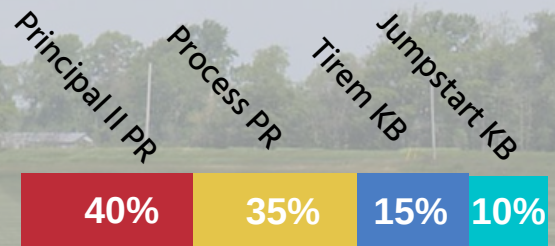

QS Stealth Pro Overseed

Suggested Seeding Rate:

- 265 Kg/Hectare
- 2.65 Kg/ 100m Sq