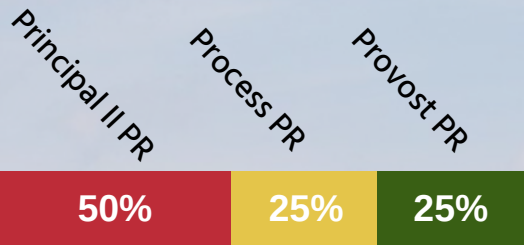

PACKAGED LAWN
SEED

BULK LAWN SEED

QS Pro Overseed

Suggested Seeding Rate:

- 315 Kg/Hectare
- 3.15 Kg/ 100m Sq

QS Marquis Pro Overseed

Suggested Seeding Rate:

- 245 Kg/Hectare
- 2.45 Kg/ 100m Sq