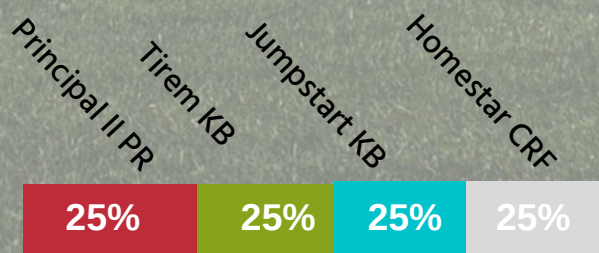

QS Pro QuickSun

Suggested Seeding Rate:

- 235 Kg/Hectare
- 2.35 Kg/100m Sq

QS Stealth Pro Overseed

Suggested Seeding Rate:

- 265 Kg/Hectare
- 2.65 Kg/ 100m Sq

QS Pro Sports Turf

Suggested Seeding Rate:

- 175 Kg/Hectare
- 1.75 Kg/ 100m Sq

QS Pro Low Maintenance Ecograss

Suggested Seeding Rate:

- 170 Kg/Hectare
- 1.70 Kg/ 100m Sq

QS Pro Enviroturf

Talladega II TF

Shadow III CF

Sword II HF