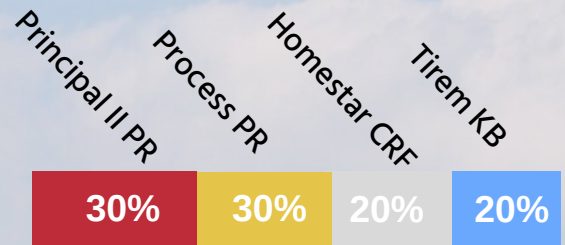

PACKAGED LAWN
SEED

BULK LAWN SEED

QS Pro Overseed

Suggested Seeding Rate:

- 315 Kg/Hectare
- 3.15 Kg/ 100m Sq

QS Marquis Pro Overseed

Suggested Seeding Rate:

- 245 Kg/Hectare
- 2.45 Kg/ 100m Sq