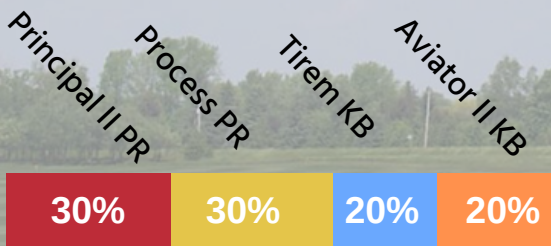

PACKAGED LAWN
SEED

BULK LAWN SEED

QS Pro Overseed

Suggested Seeding Rate:

- 315 Kg/Hectare
- 3.15 Kg/ 100m Sq

QS Marquis Pro Overseed

Suggested Seeding Rate:

- 245 Kg/Hectare
- 2.45 Kg/ 100m Sq

QS Pro QuickSun

Suggested Seeding Rate:

- 235 Kg/Hectare
- 2.35 Kg/100m Sq

QS Stealth Pro Overseed

Suggested Seeding Rate:

- 265 Kg/Hectare
- 2.65 Kg/ 100m Sq

QS Pro Sports Turf

Suggested Seeding Rate: