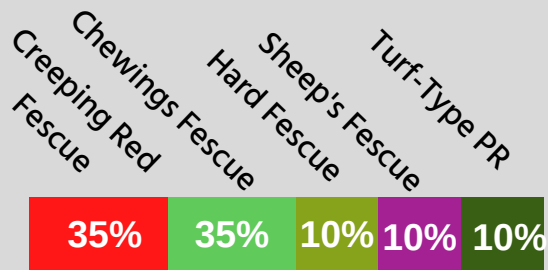

Bulk Lawn Seed

Low Maintenance Ecograss

Suggested Seeding Rate:

- 185 kg /Hectare
- 1.85 Kg/100m Sq